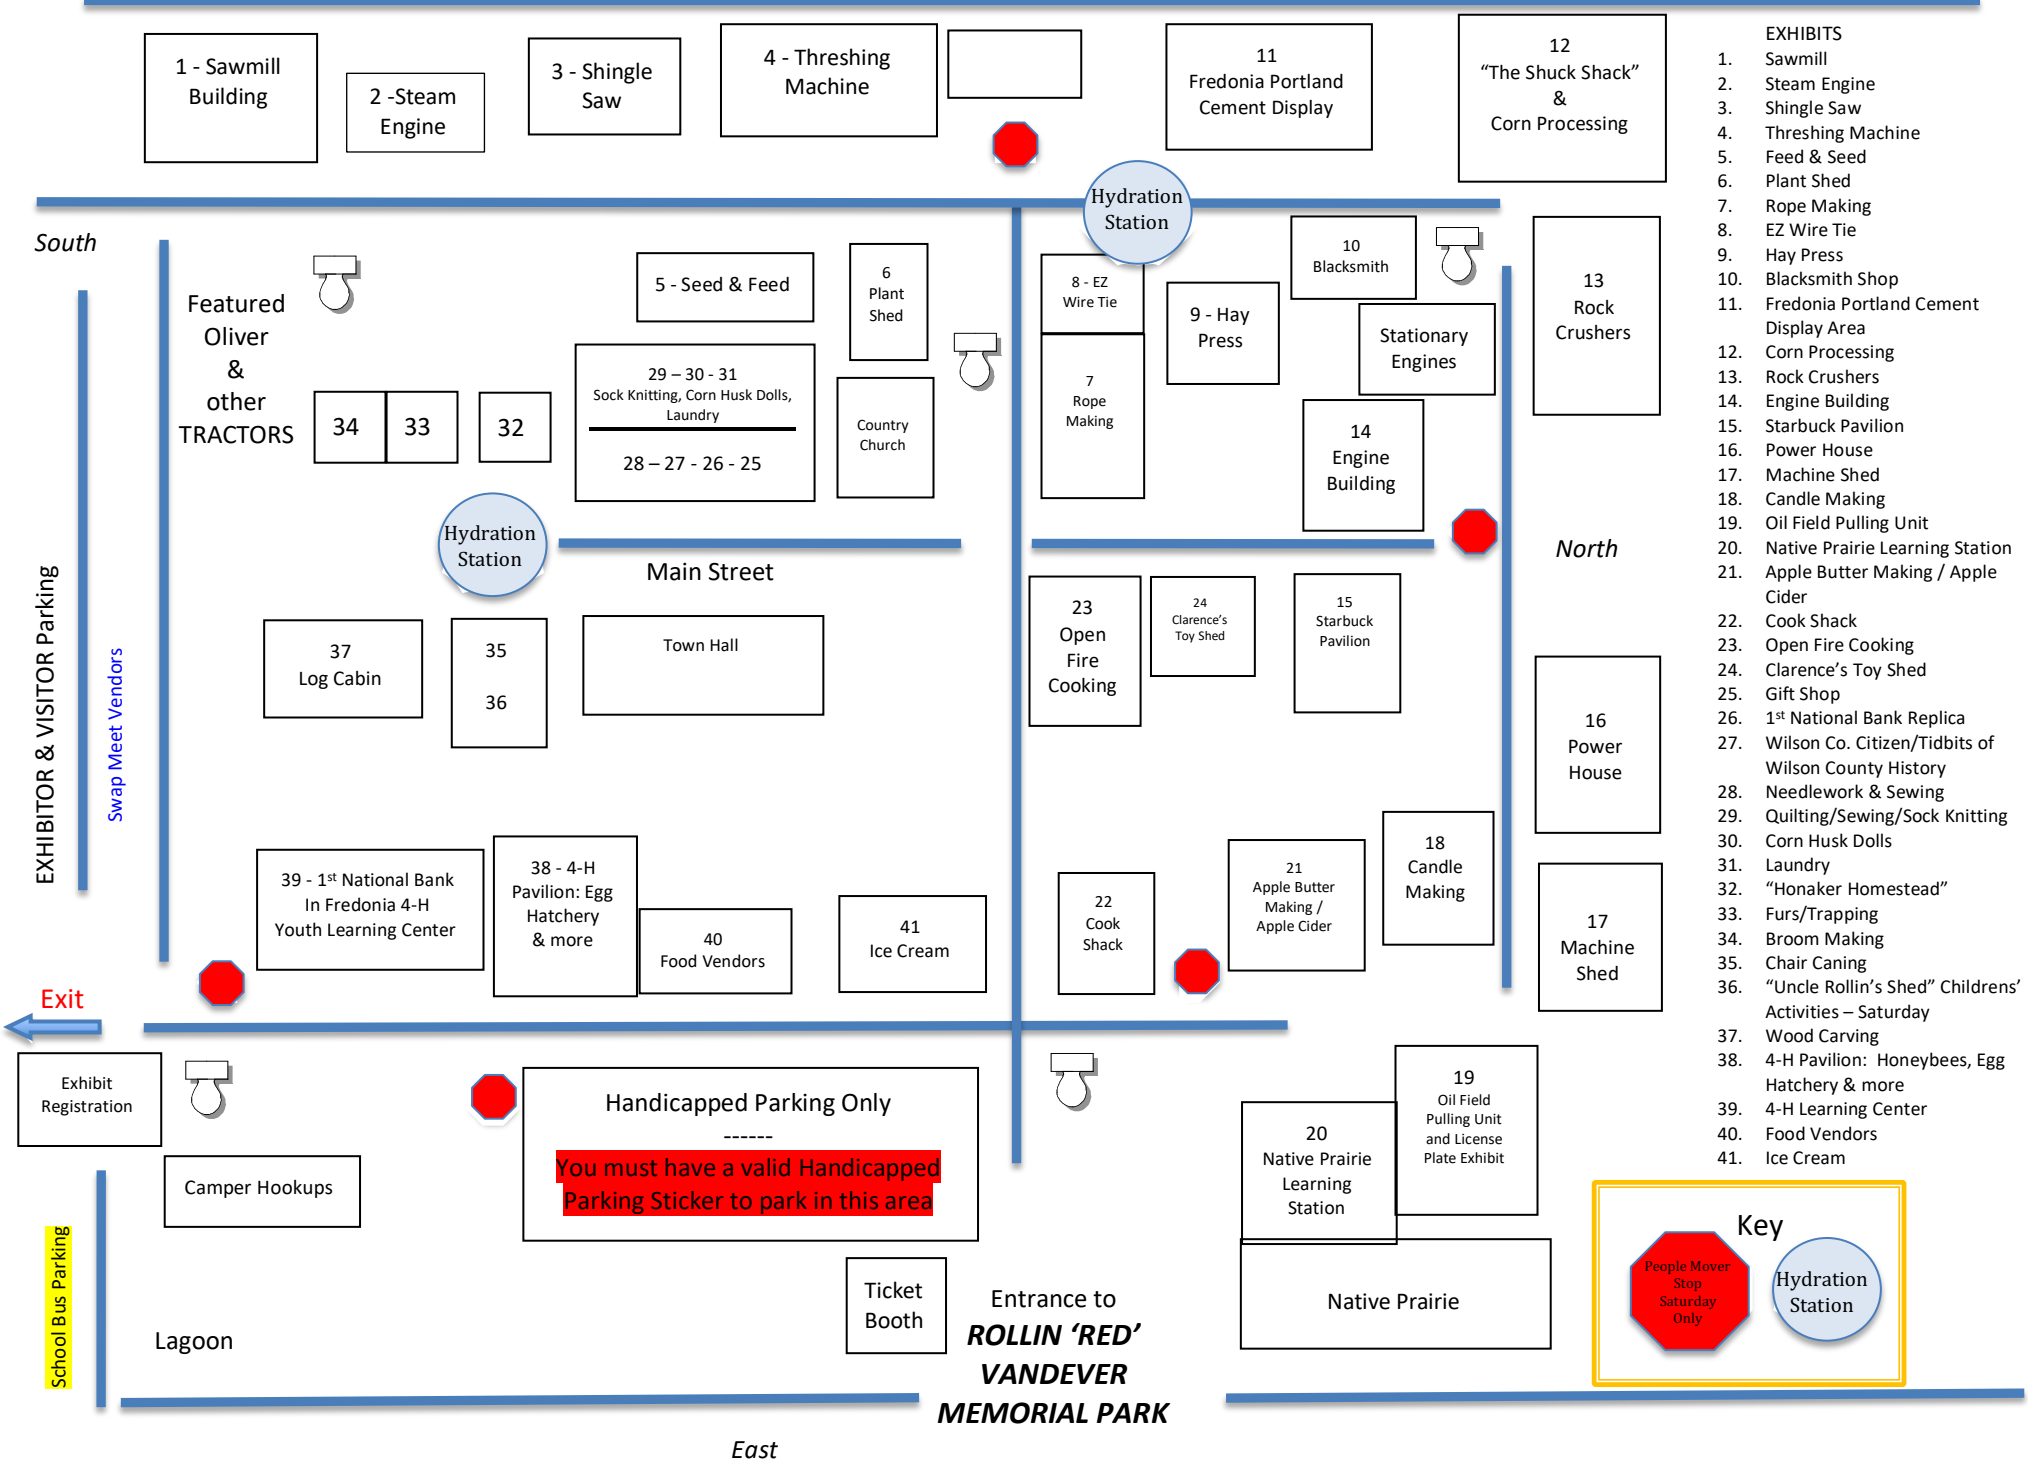

Old Iron Days, Sept. 21-24, 2022

West

- EXHIBITS**
1. Sawmill
 2. Steam Engine
 3. Shingle Saw
 4. Threshing Machine
 5. Feed & Seed
 6. Plant Shed
 7. Rope Making
 8. EZ Wire Tie
 9. Hay Press
 10. Blacksmith Shop
 11. Fredonia Portland Cement Display Area
 12. Corn Processing
 13. Rock Crushers
 14. Engine Building
 15. Starbuck Pavilion
 16. Power House
 17. Machine Shed
 18. Candle Making
 19. Oil Field Pulling Unit
 20. Native Prairie Learning Station
 21. Apple Butter Making / Apple Cider
 22. Cook Shack
 23. Open Fire Cooking
 24. Clarence's Toy Shed
 25. Gift Shop
 26. 1st National Bank Replica
 27. Wilson Co. Citizen/Tidbits of Wilson County History
 28. Needlework & Sewing
 29. Quilting/Sewing/Sock Knitting
 30. Corn Husk Dolls
 31. Laundry
 32. "Honaker Homestead"
 33. Furs/Trapping
 34. Broom Making
 35. Chair Caning
 36. "Uncle Rollin's Shed" Children's Activities - Saturday
 37. Wood Carving
 38. 4-H Pavilion: Honeybees, Egg Hatchery & more
 39. 4-H Learning Center
 40. Food Vendors
 41. Ice Cream

Key

Handicapped Parking Only

 You must have a valid Handicapped Parking Sticker to park in this area

Entrance to
ROLLIN 'RED' VANDEVER MEMORIAL PARK

South

North

East

EXHIBITOR & VISITOR Parking

12 "The Shuck Shack" & Corn Processing

Featured Oliver & other TRACTORS

34 33 32

5 - Seed & Feed

6 Plant Shed

29 - 30 - 31 Sock Knitting, Corn Husk Dolls, Laundry
 28 - 27 - 26 - 25

Country Church

8 - EZ Wire Tie

 You must have a valid Handicapped Parking Sticker to park in this area

Ticket Booth

Entrance to
ROLLIN 'RED' VANDEVER MEMORIAL PARK

19 Oil Field Pulling Unit and License Plate Exhibit
 20 Native Prairie Learning Station
 Native Prairie