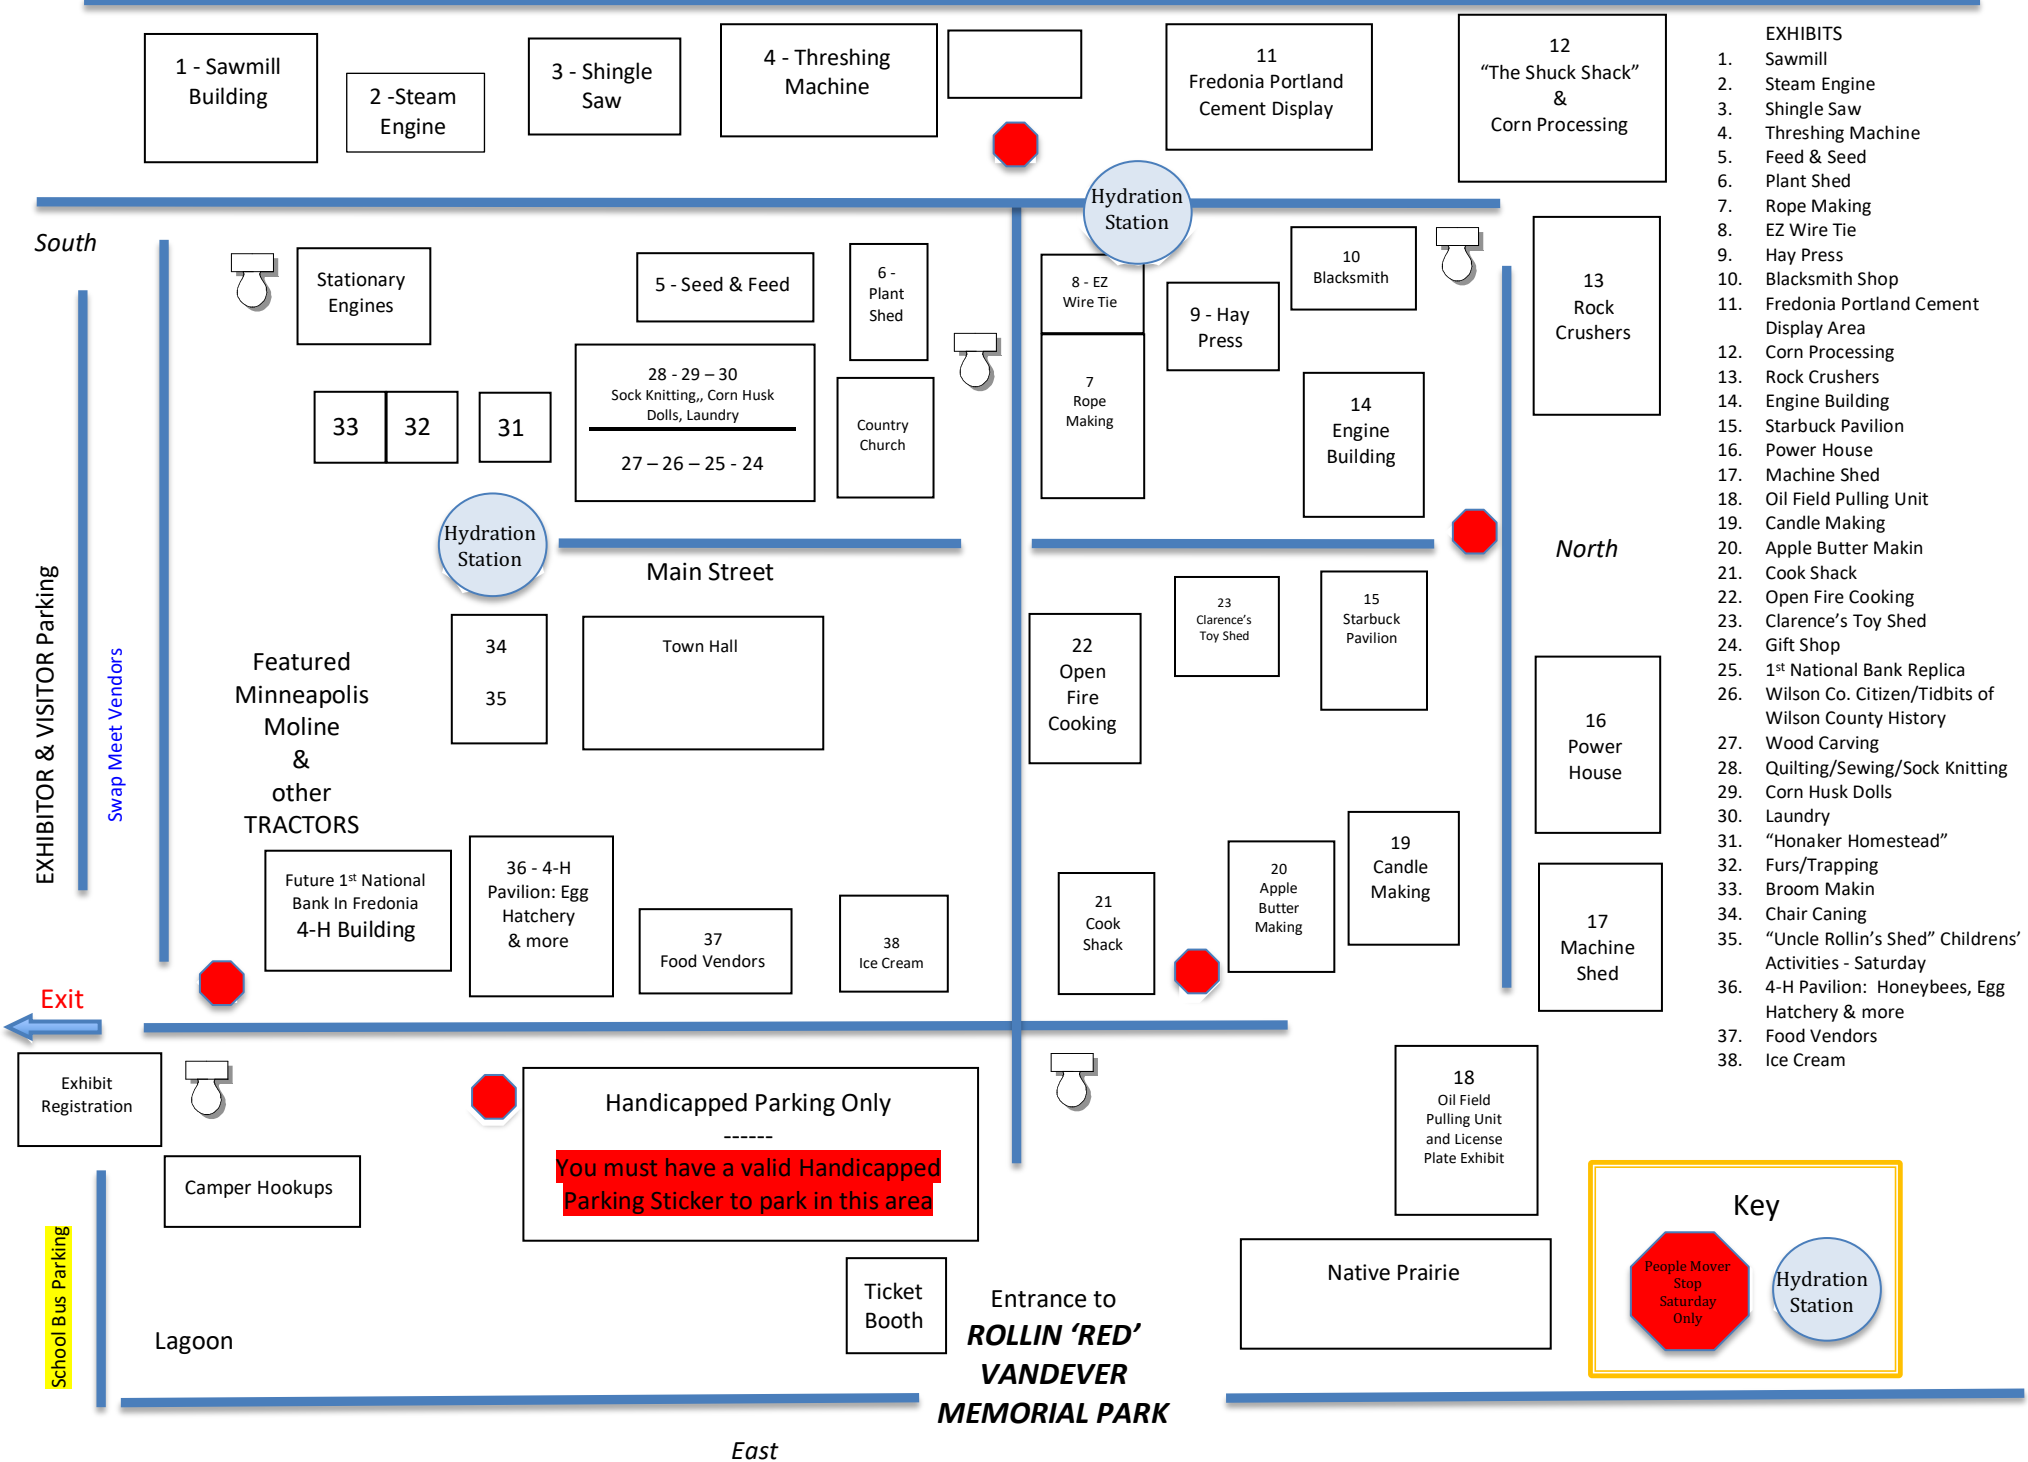

# Old Iron Days, Sept. 23-26, 2021

West

- EXHIBITS**
1. Sawmill
  2. Steam Engine
  3. Shingle Saw
  4. Threshing Machine
  5. Feed & Seed
  6. Plant Shed
  7. Rope Making
  8. EZ Wire Tie
  9. Hay Press
  10. Blacksmith Shop
  11. Fredonia Portland Cement Display Area
  12. Corn Processing
  13. Rock Crushers
  14. Engine Building
  15. Starbuck Pavilion
  16. Power House
  17. Machine Shed
  18. Oil Field Pulling Unit
  19. Candle Making
  20. Apple Butter Makin
  21. Cook Shack
  22. Open Fire Cooking
  23. Clarence's Toy Shed
  24. Gift Shop
  25. 1<sup>st</sup> National Bank Replica
  26. Wilson Co. Citizen/Tidbits of Wilson County History
  27. Wood Carving
  28. Quilting/Sewing/Sock Knitting
  29. Corn Husk Dolls
  30. Laundry
  31. "Honaker Homestead"
  32. Furs/Trapping
  33. Broom Makin
  34. Chair Caning
  35. "Uncle Rollin's Shed" Childrens' Activities - Saturday
  36. 4-H Pavilion: Honeybees, Egg Hatchery & more
  37. Food Vendors
  38. Ice Cream

**Key**

**Handicapped Parking Only**  
 -----  
 You must have a valid Handicapped Parking Sticker to park in this area

Ticket Booth

Entrance to  
**ROLLIN 'RED' VANDEVER MEMORIAL PARK**

South

North

East

EXHIBITOR & VISITOR Parking

36 - 4-H Pavilion: Egg Hatchery & more

37 Food Vendors

38 Ice Cream

21 Cook Shack

20 Apple Butter Making

19 Candle Making

17 Machine Shed

Exhibit Registration

Camper Hookups

18 Oil Field Pulling Unit and License Plate Exhibit

Native Prairie

Lagoon